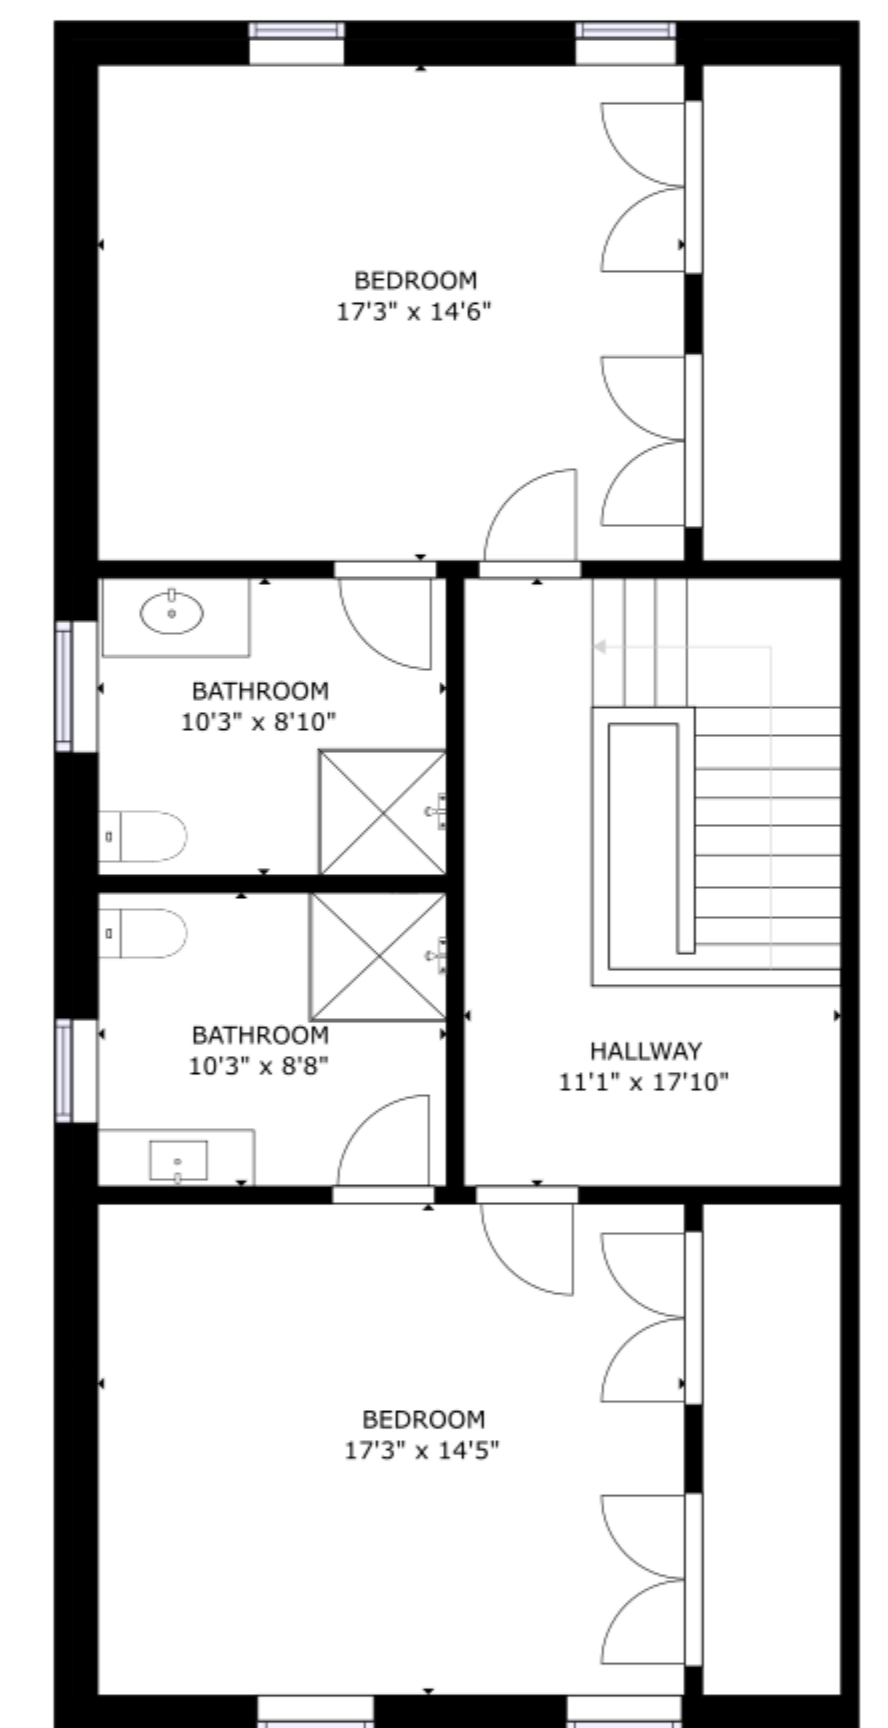

FLOOR 1

FLOOR 2

FLOOR 3

GROSS INTERNAL AREA
 FLOOR 1: 2086 sq ft, FLOOR 2: 3066 sq ft, FLOOR 3: 1111 sq ft
 EXCLUDED AREA; DECK: 519 sq ft
 TOTAL: 6263 sq ft
 SIZES AND DIMENSIONS ARE APPROXIMATE, ACTUAL MAY VARY.