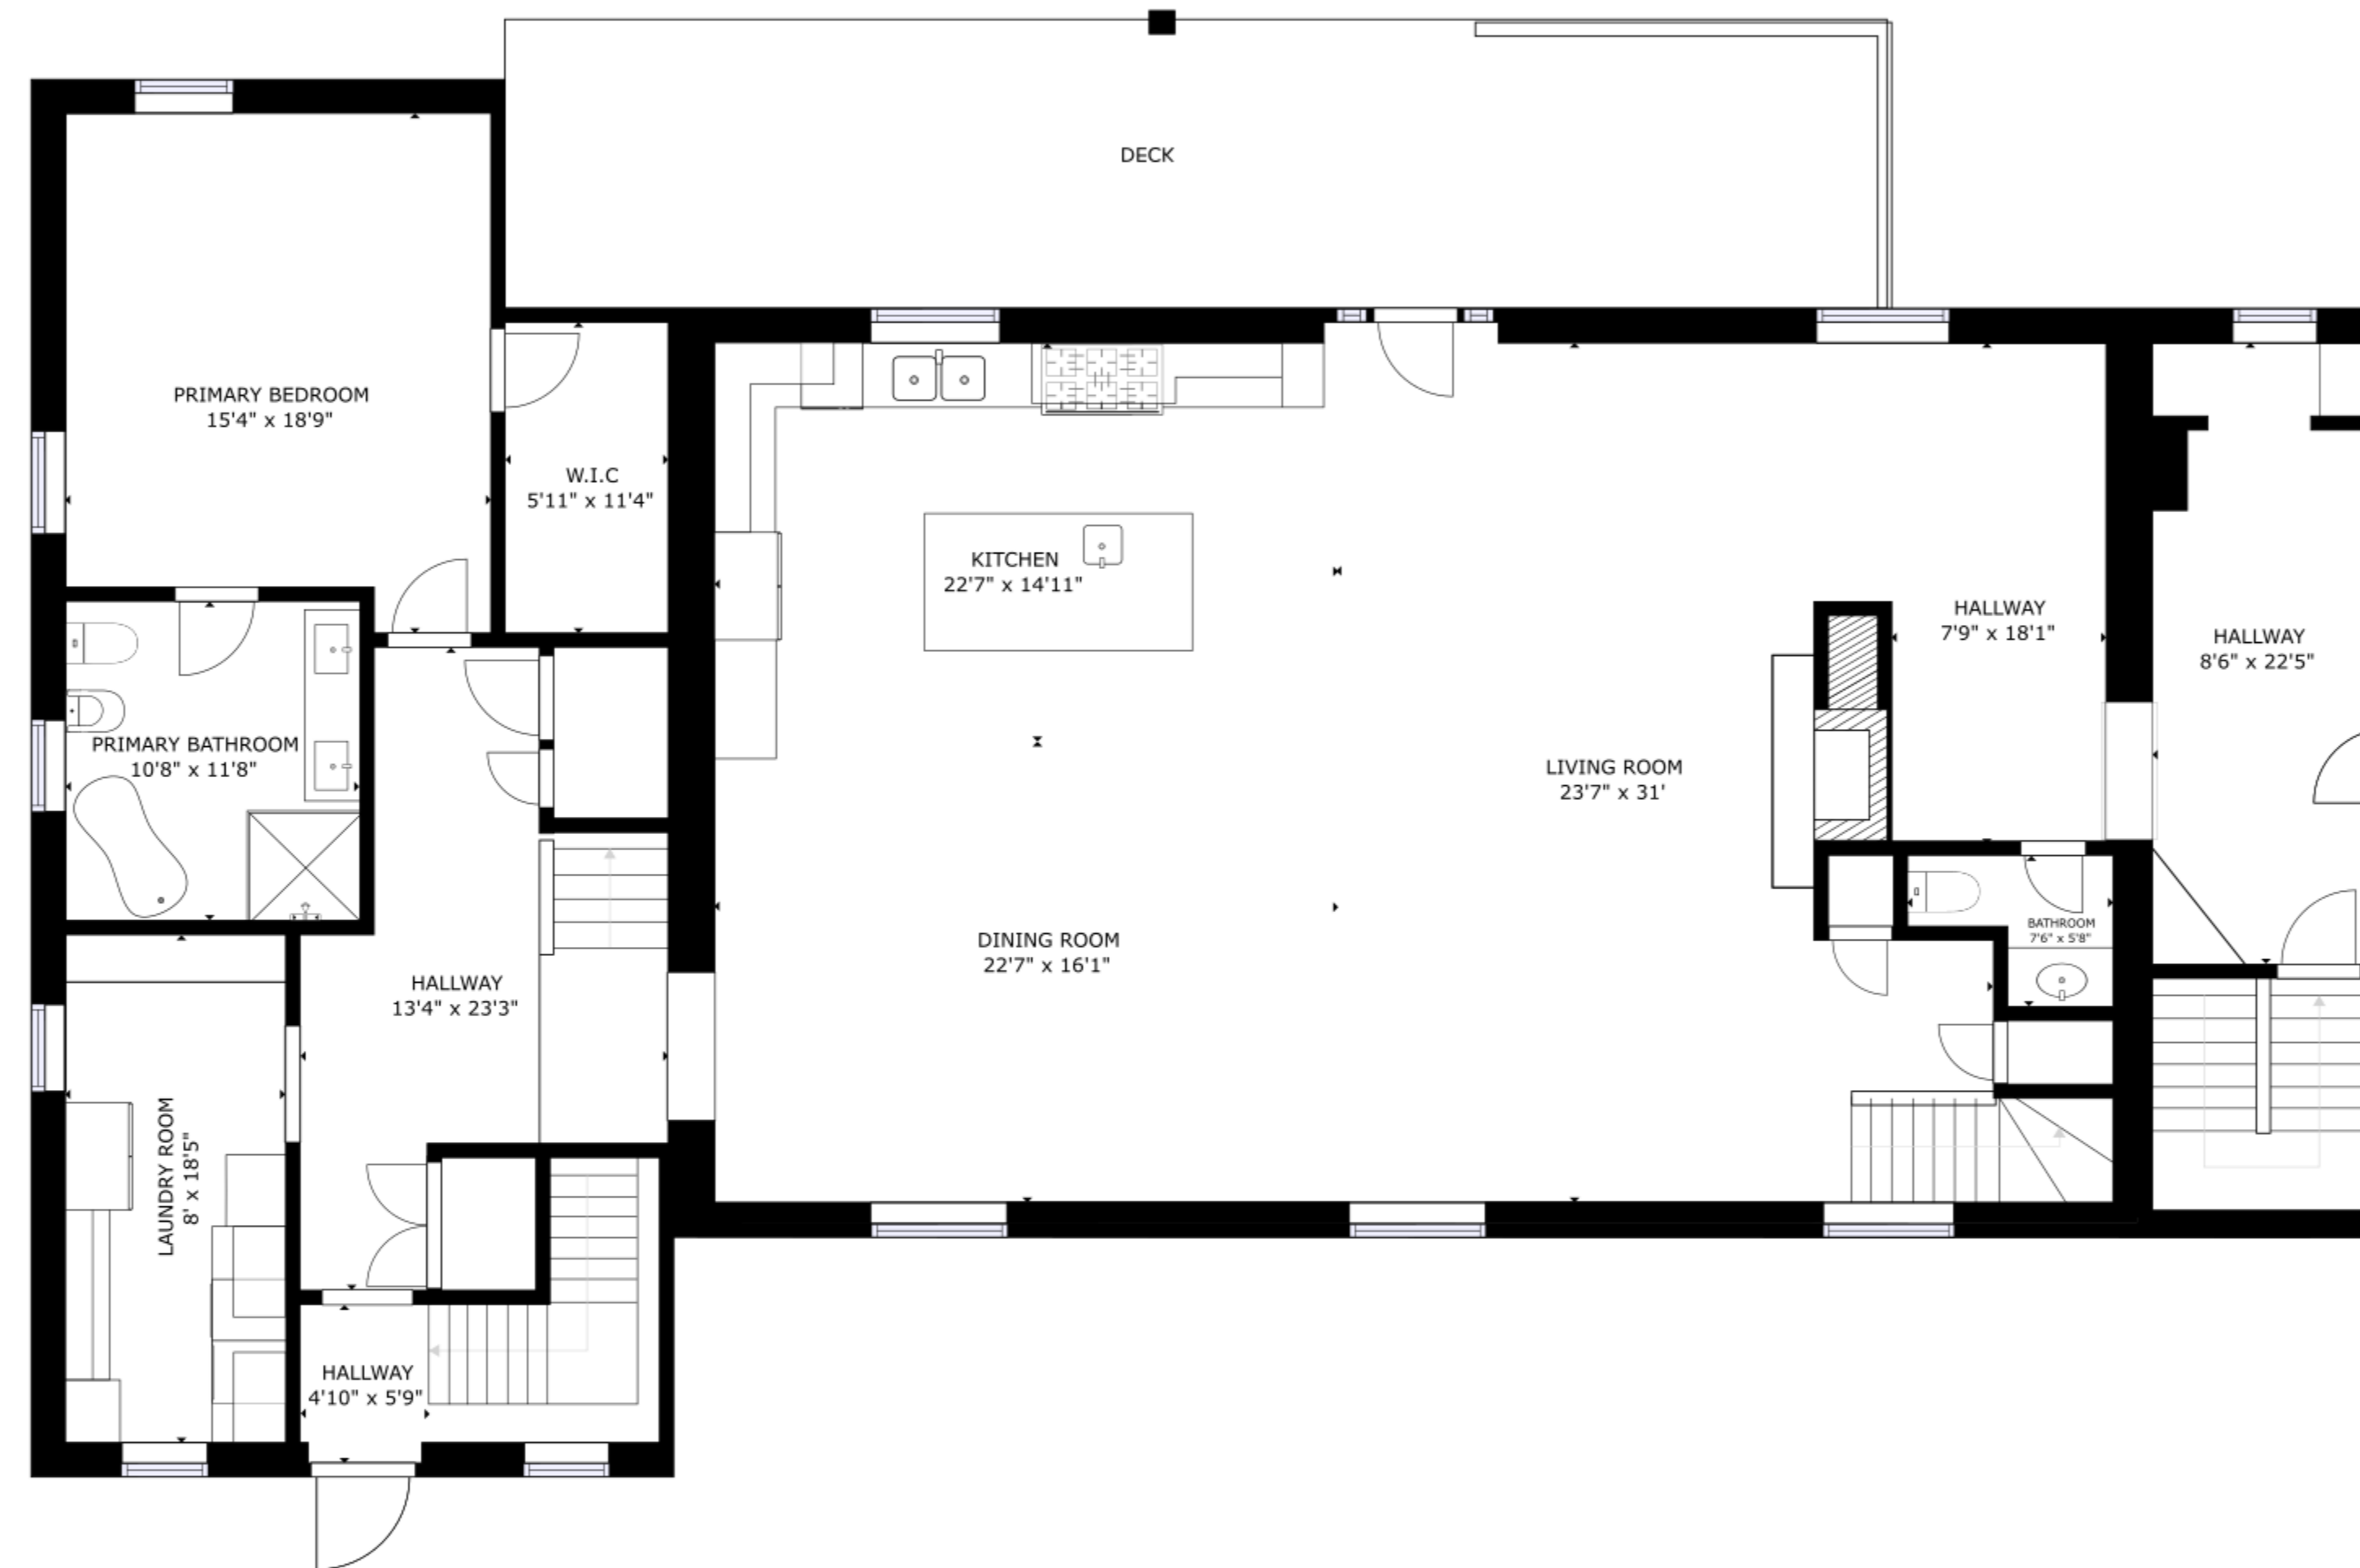

FLOOR 1

FLOOR 2

FLOOR 3

GROSS INTERNAL AREA
 FLOOR 1: 2086 sq ft, FLOOR 2: 3066 sq ft, FLOOR 3: 1111 sq ft
 EXCLUDED AREA; DECK: 519 sq ft
 TOTAL: 6263 sq ft
 SIZES AND DIMENSIONS ARE APPROXIMATE, ACTUAL MAY VARY.